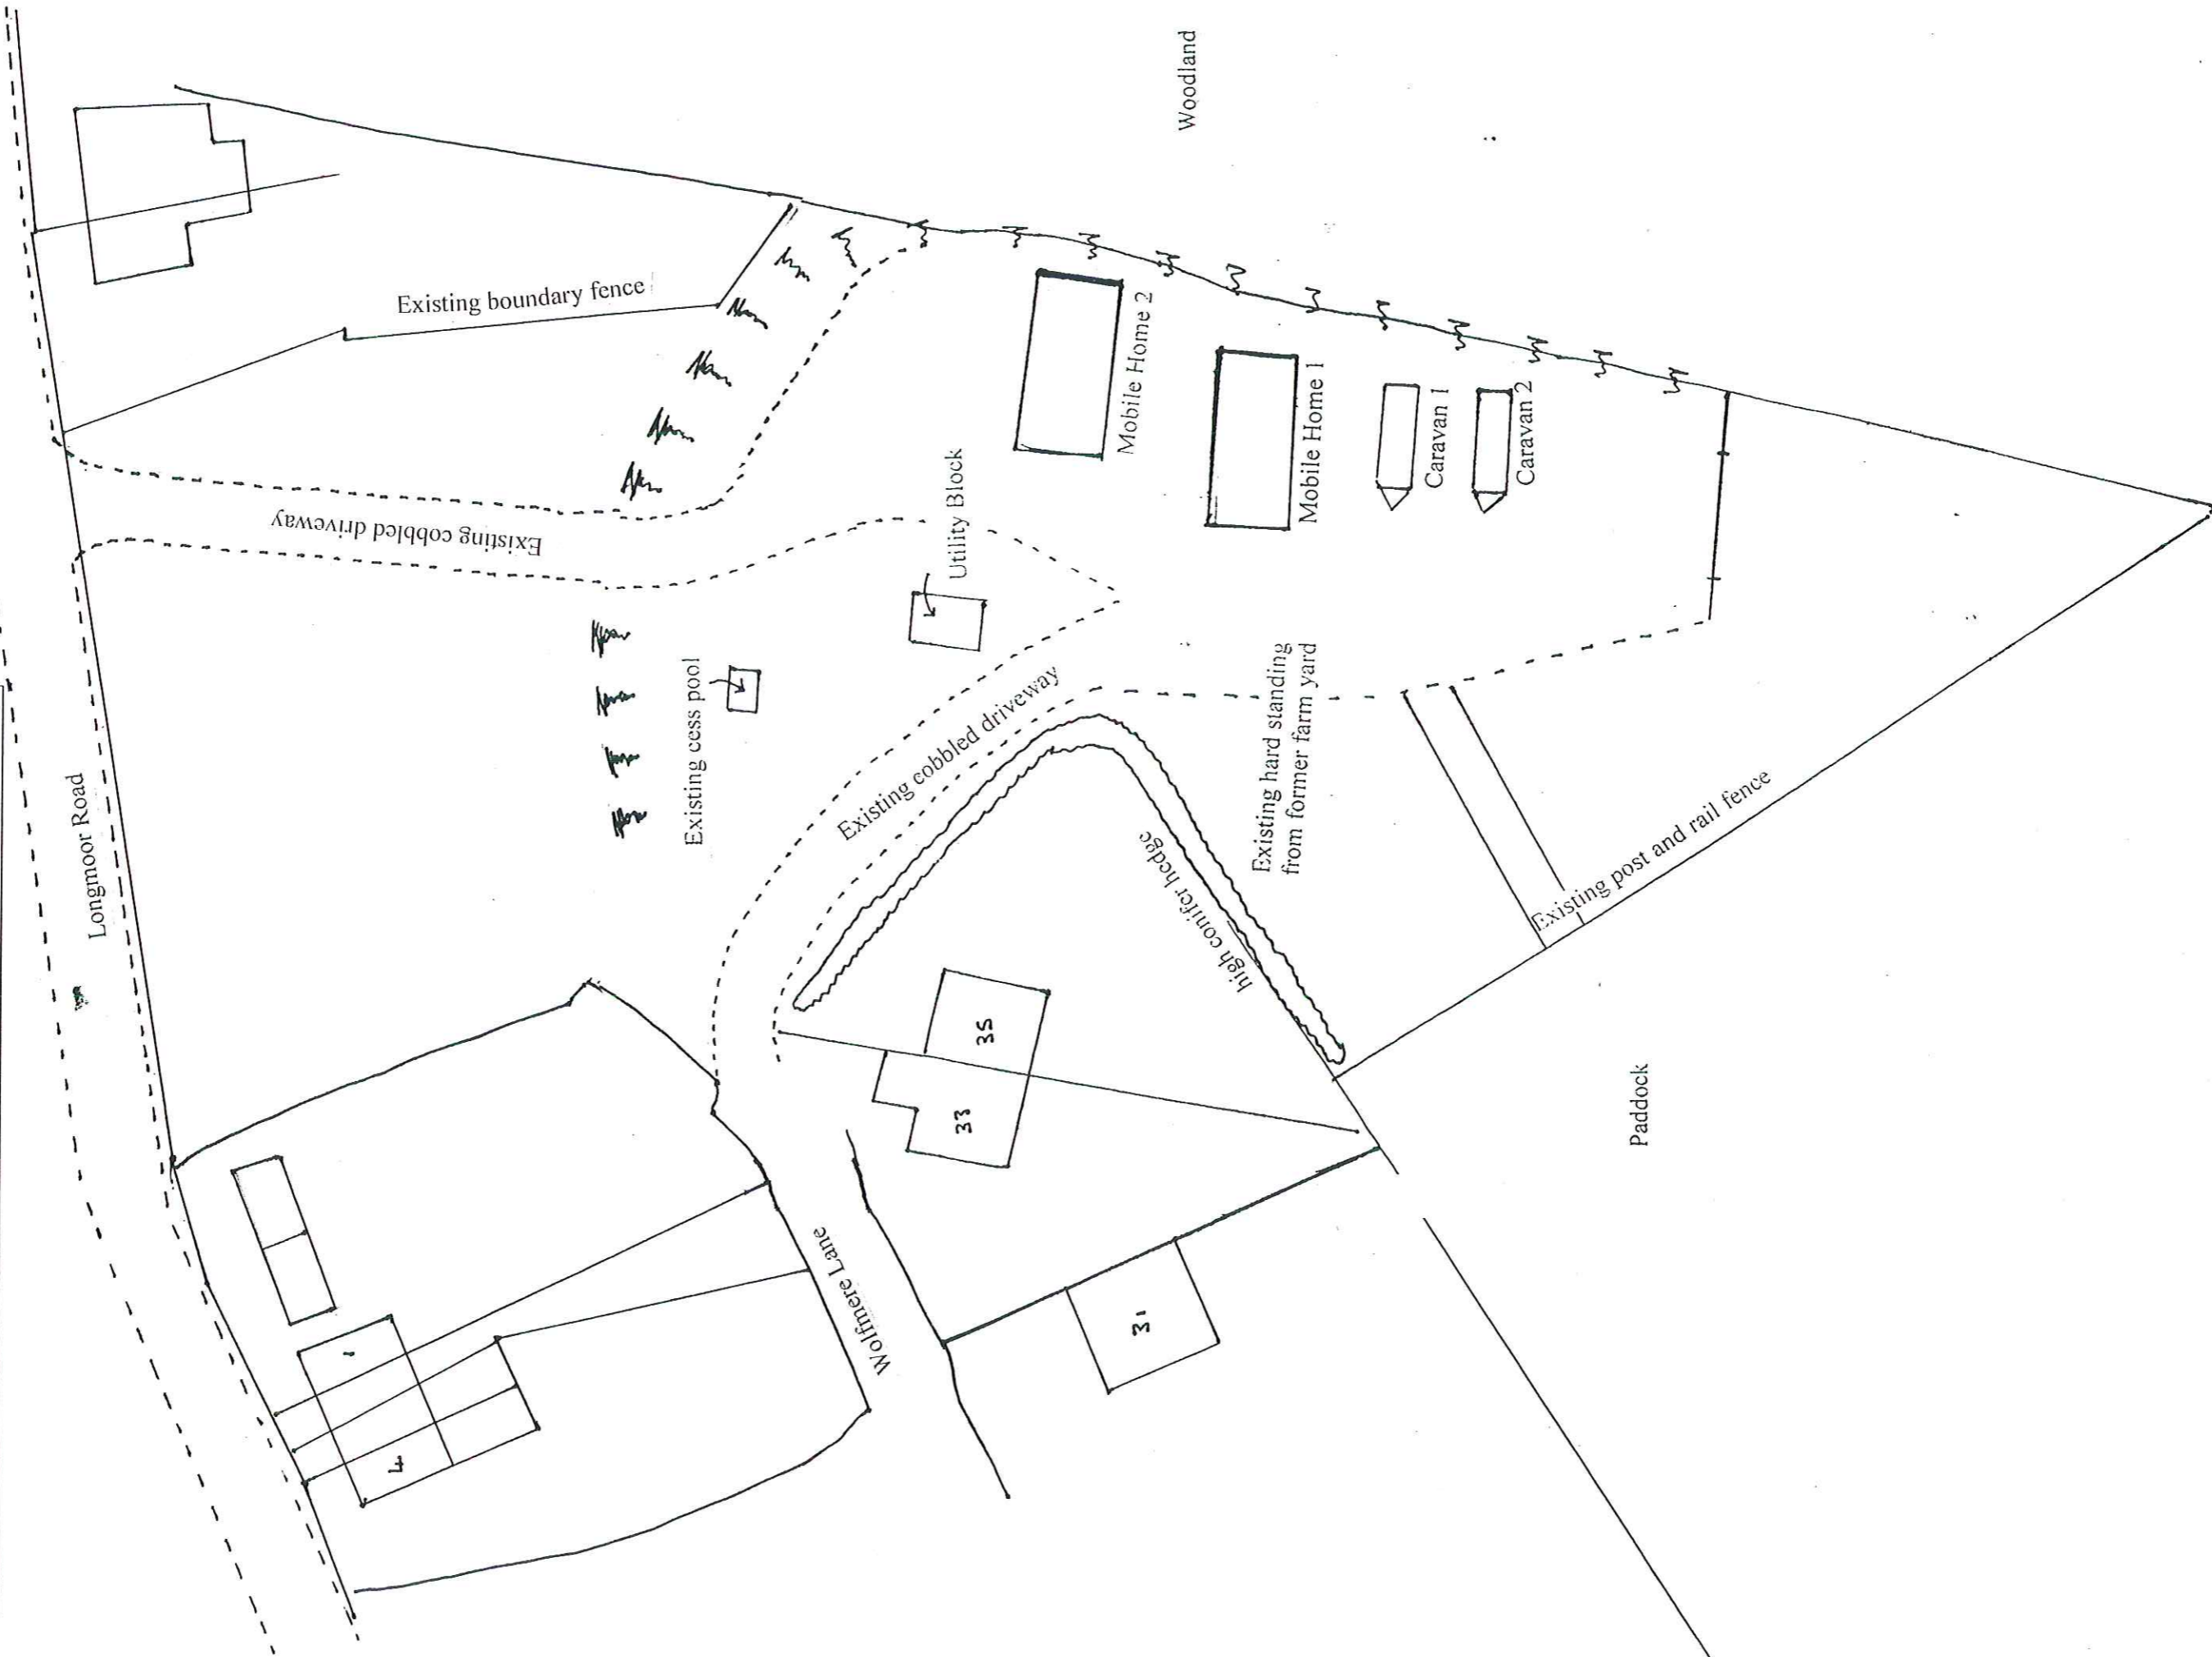

Fern Farm, land south of Longmoor Road and off Wolfmere Lane, Greatham, Liss GU33 6AB

Applicant: Mr D Shea

Proposal: Change of use of land to caravan site for single extended family to include 2 mobile homes, two touring caravans and associated day room with associated alterations to site access.

BLOCK PLAN SHOWING PROPOSED SITE LAYOUT Rev A 31.08.2009
(showing repositioned mobile homes)

Scale 1:500

51346/001

PLANNING CONTROL

03 SEP 2009

RECEIVED